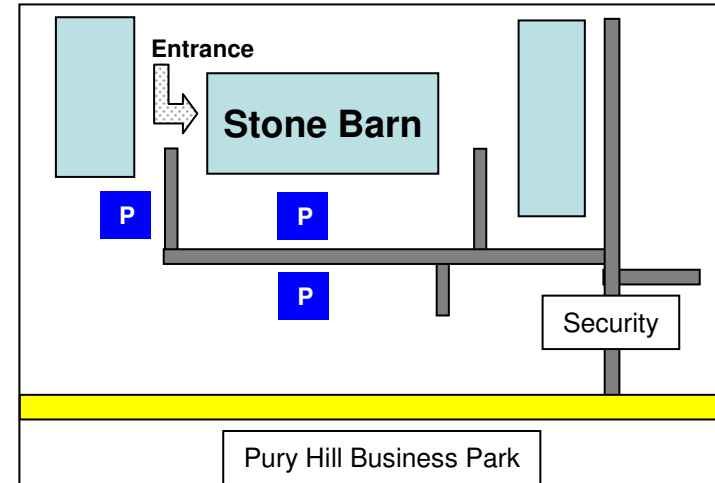

From the M1 Junction 15

Turn off the M1 taking the A508 to Milton Keynes. Pass through Roade and after approx. 3 miles turn right when you see the local signpost to Alderton. Pury Hill Business Park is on the right after driving through Alderton.

**Logistech
The Stone Barn
Pury Hill Business Park
Alderton Road
Towcester
NN12 7LS**

From the A5

Turn off the A5 opposite the Shell Garage, signposted to Alderton. Pury Hill Business Park is half a mile on the left before reaching Alderton.

We are on the first floor of the Stone Barn